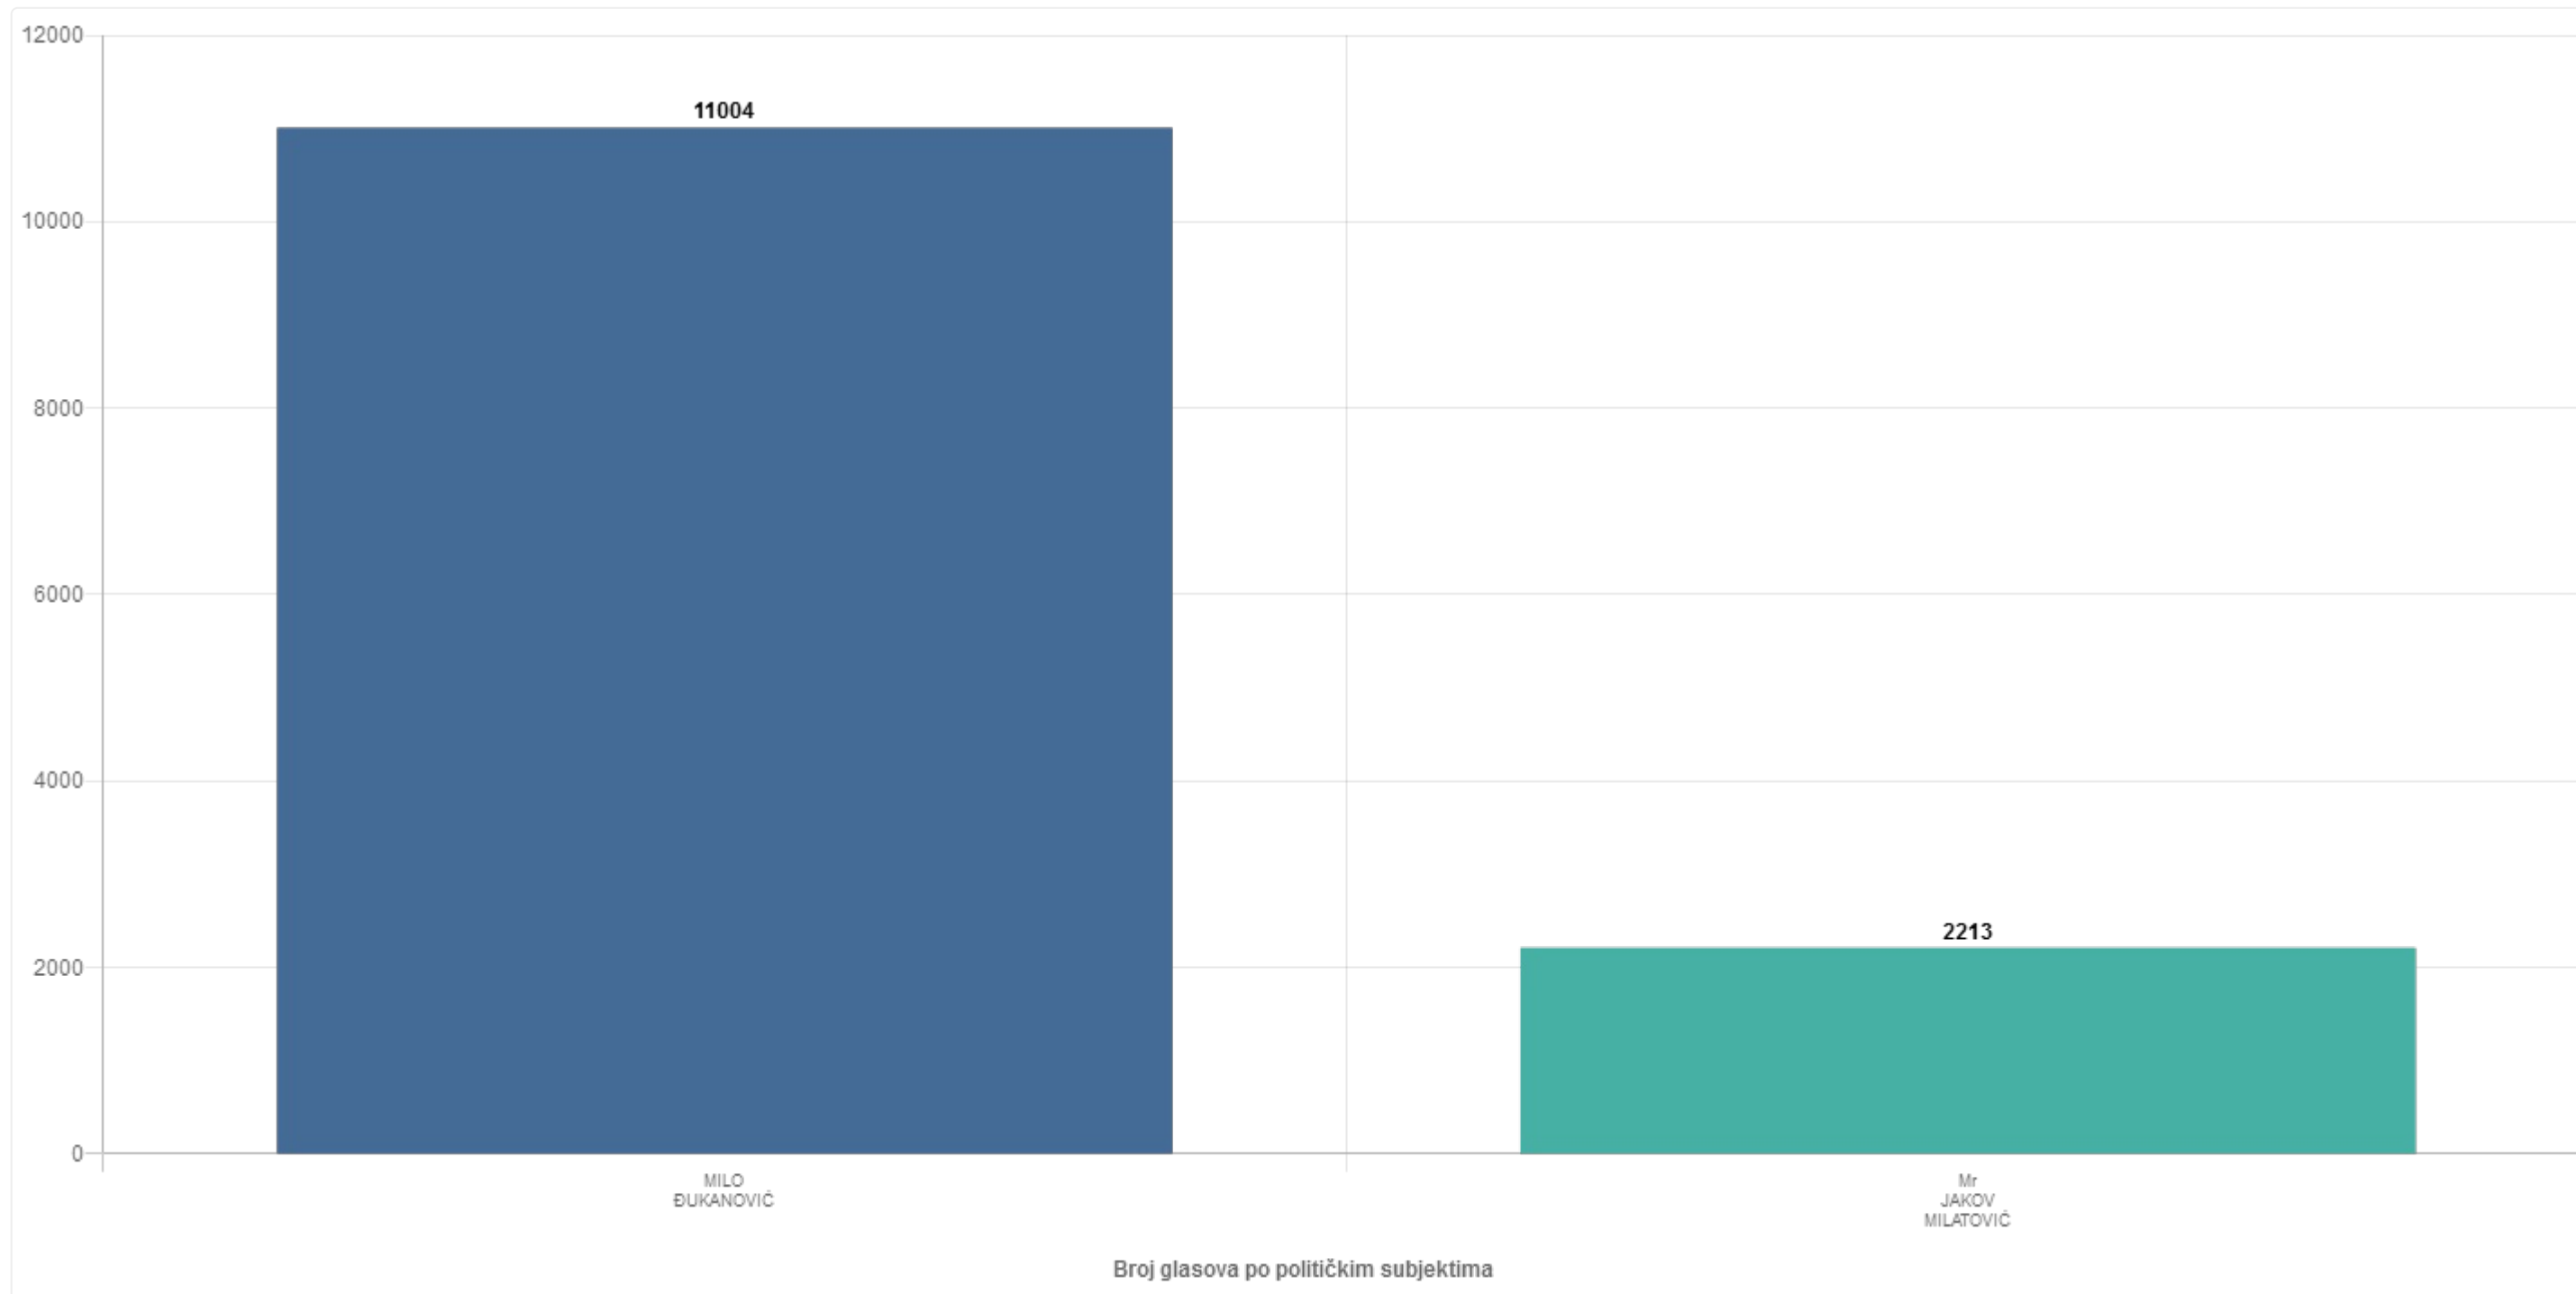

Preliminarni rezultati po biračkim mjestima

Opština: Rožaje

Izbori: Predsjednički izbori 02.04.2023